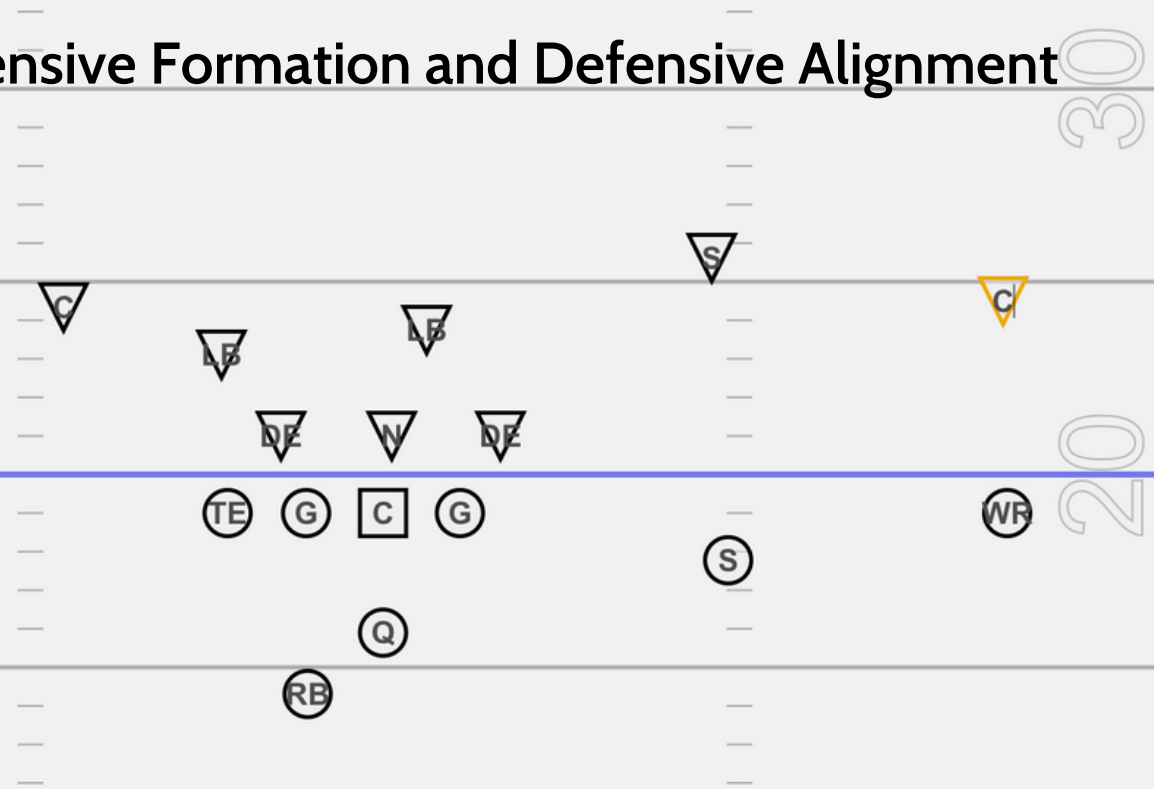

KEYSTONE STATE FOOTBALL LEAGUE

Sample Offensive Formation and Defensive Alignment